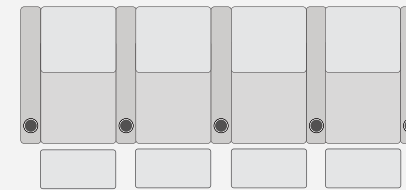

HEART FRIENDLY

The zero-gravity position reduces pressure off the heart, allowing for increased blood flow throughout the body.

DESIGNED BY NASA

The zero-gravity position suspends your body in a neutral position, causing deep relaxation and healing on a physical and mental level.

ZERO GRAVITY | POWER HEADREST | POWER BACKREST | POWER FOOTREST

SPECIFICATIONS

RECLINER
36 W x 38.75 D x 47 H

ROW OF 2
65.75 W x 38.75 D x 47 H

ROW OF 3
95.5 W x 38.75 D x 47 H

ROW OF 4
125.25 W x 38.75 D x 47 H