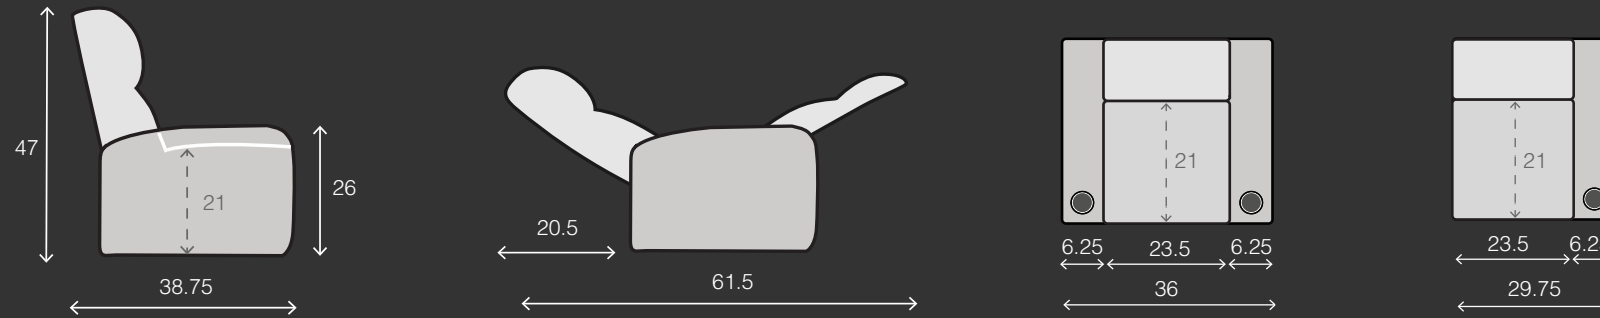

INCREASED BLOOD CIRCULATION

Your heart is aligned with your feet in the zero-gravity position, providing more oxygen to your blood and aids in circulation.

REDUCES PAIN

With the strain of gravity reduced, your back and neck will reset providing relief from pain and tension.

HEART FRIENDLY

The zero-gravity position reduces pressure off the heart, allowing for increased blood flow throughout the body.

DESIGNED BY NASA

The zero-gravity position suspends your body in a neutral position, causing deep relaxation and healing on a physical and mental level.

ZERO GRAVITY | POWER HEADREST | POWER BACKREST | POWER FOOTREST

SPECIFICATIONS

RECLINER
36 W x 38.75 D x 47 H

ROW OF 2
65.75 W x 38.75 D x 47 H

ROW OF 3
95.5 W x 38.75 D x 47 H

ROW OF 4
125.25 W x 38.75 D x 47 H